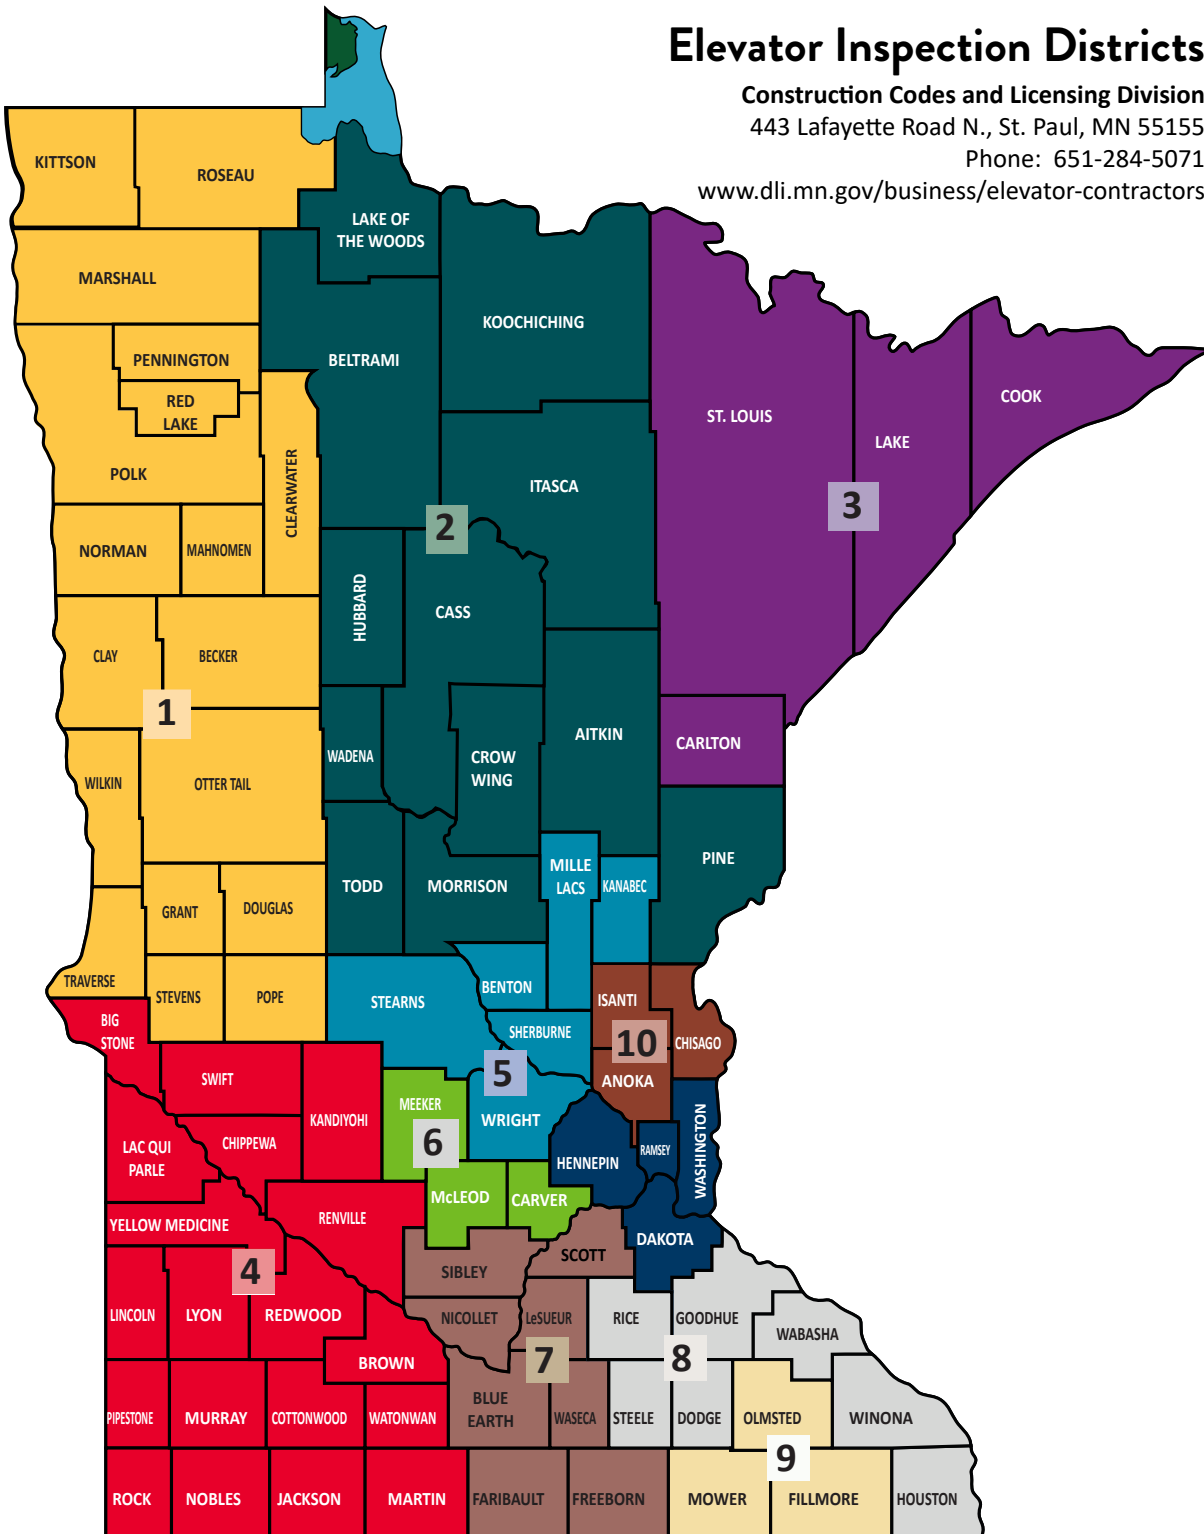

Elevator Inspection Districts

Construction Codes and Licensing Division

443 Lafayette Road N., St. Paul, MN 55155

Phone: 651-284-5071

www.dli.mn.gov/business/elevator-contractors

DISTRICT 1 Gerry Keenan
 Becker, Clay, Clearwater, Douglas, Grant, Kittson, Mahnomon, Marshall, Norman, Otter Tail, Pennington, Polk, Pope, Red Lake, Roseau, Stevens, Traverse, Wilkin
 Phone: 651-587-6483 E-mail: gerald.keenan@state.mn.us

DISTRICT 2 Steve Bredeson
 Aitkin, Beltrami, Cass, Crow Wing, Hubbard, Itasca, Koochiching, Lake of the Woods, Morrison, Pine, Todd, Wadena
 Phone: 651-219-0102 E-mail: steve.j.bredeson@state.mn.us

DISTRICT 3 Larry Churchill
 Carlton, Cook, Lake, St. Louis
 Phone: 218-235-3703 E-mail: larry.a.churchill@state.mn.us

DISTRICT 4 Kevin Grimm
 Big Stone, Brown, Chippewa, Cottonwood, Jackson, Kandiyohi, Lac Qui Parle, Lincoln, Lyon, Martin, Murray, Nobles, Pipestone, Redwood, Renville, Rock, Swift, Watonwan, Yellow Medicine
 Phone: 651-398-8677 E-mail: kevin.grimm@state.mn.us