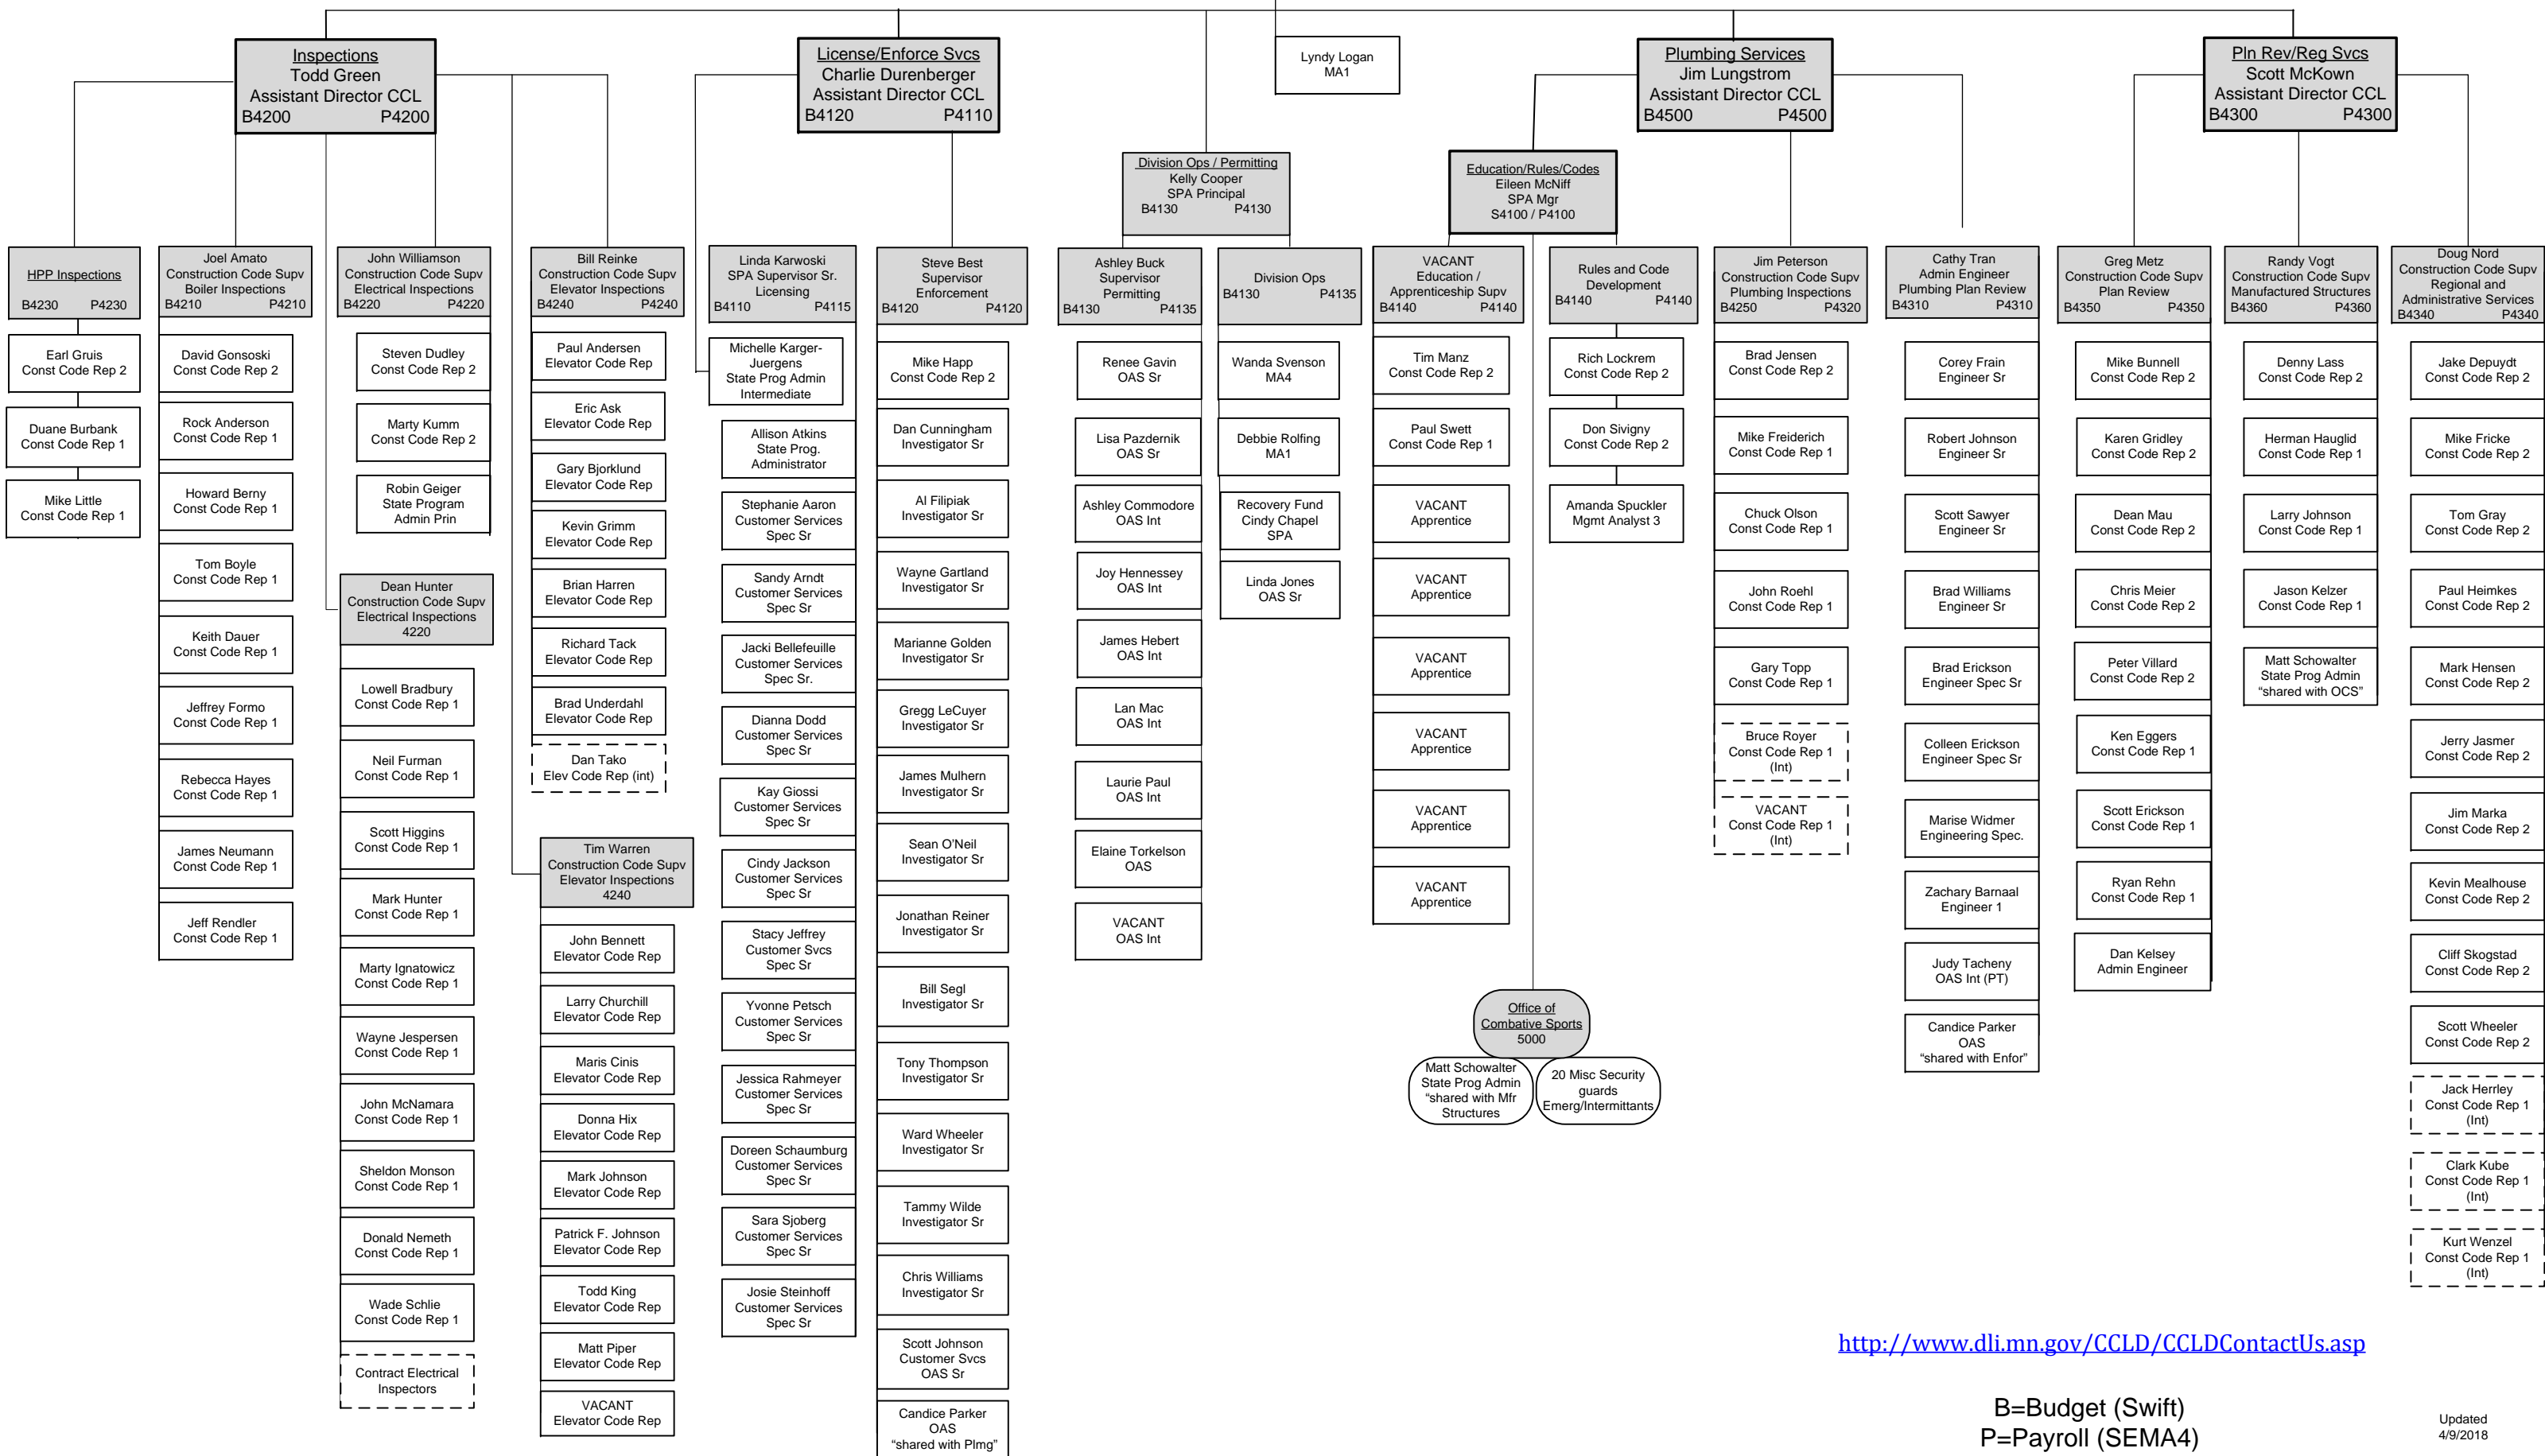

Construction Codes and Licensing Organizational Chart

Construction Codes & Licensing
Scott McLellan
Assistant Commissioner
B4000 P4000

<http://www.dli.mn.gov/CCLD/CCLDContactUs.asp>

B=Budget (Swift)
P=Payroll (SEMA4)

Updated
4/9/2018