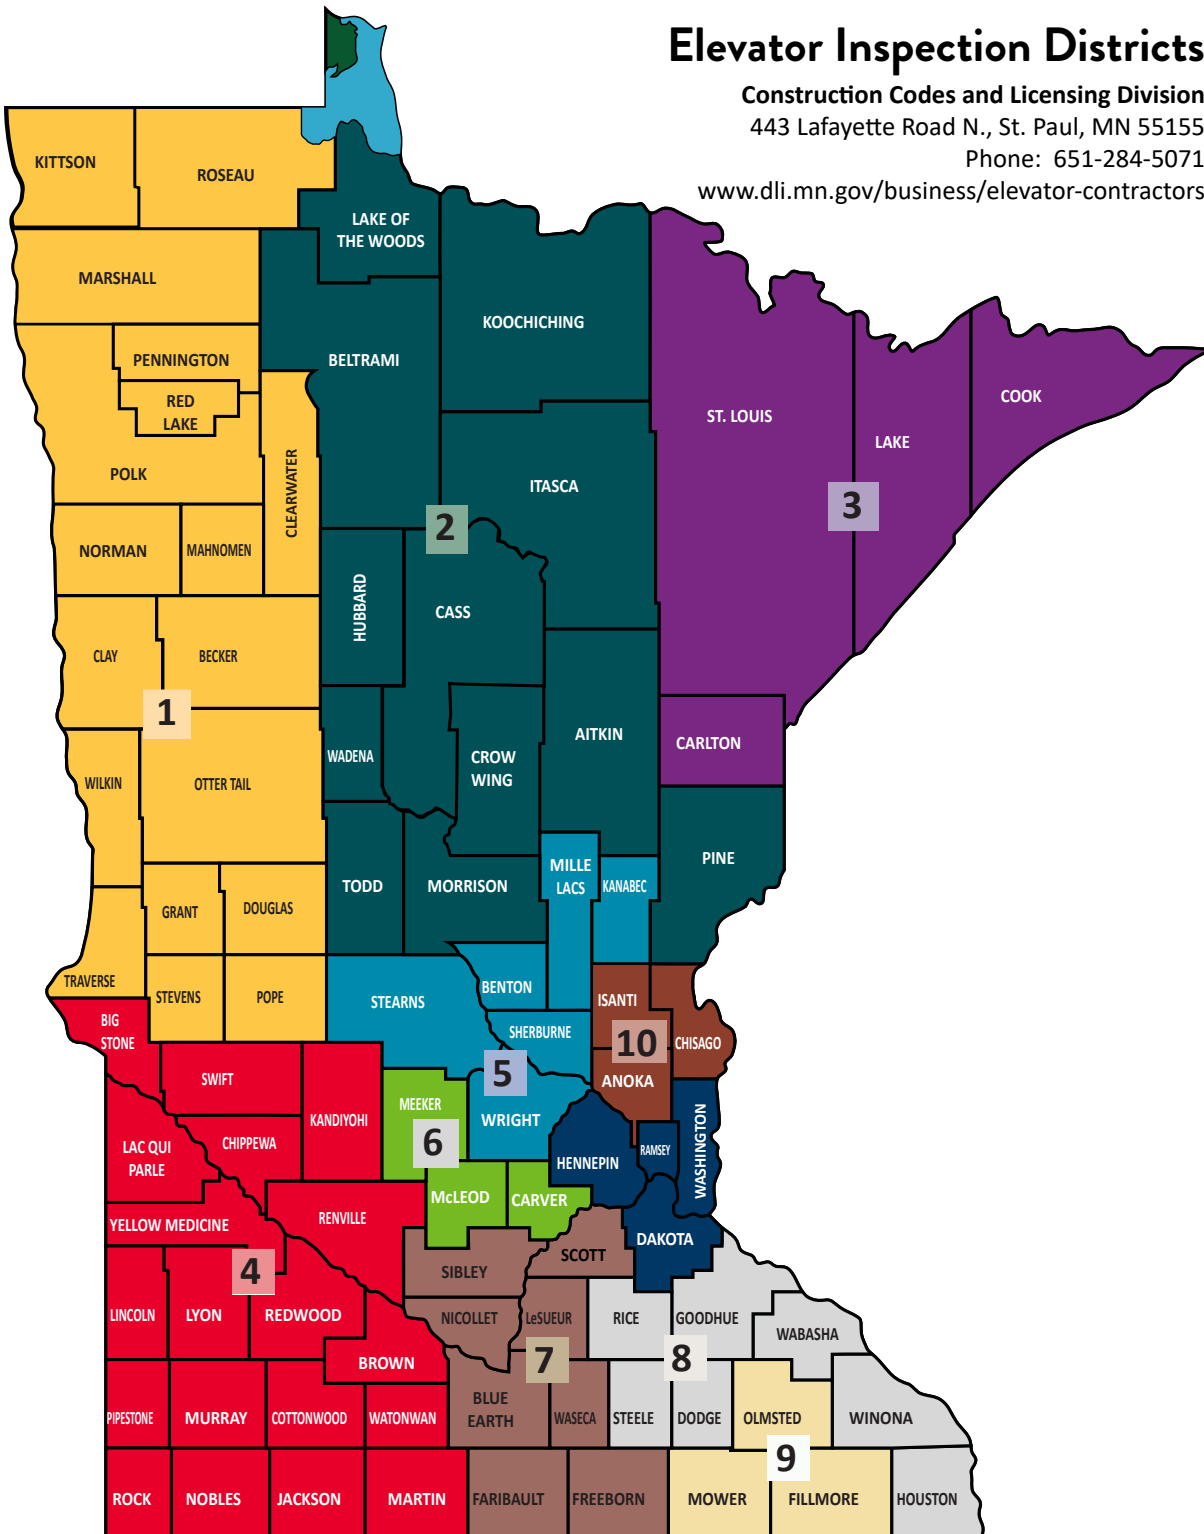

Elevator Inspection Districts

Construction Codes and Licensing Division

443 Lafayette Road N., St. Paul, MN 55155

Phone: 651-284-5071

www.dli.mn.gov/business/elevator-contractors

- DISTRICT 1** **Gerry Keenan**
 Becker, Clay, Clearwater, Douglas, Grant, Kittson, Mahnomon, Marshall, Norman, Otter Tail, Pennington, Polk, Pope, Red Lake, Roseau, Stevens, Traverse, Wilkin
 Phone: 651-587-6483 E-mail: gerald.keenan@state.mn.us
- DISTRICT 2** **Steve Bredeson**
 Aitkin, Beltrami, Cass, Crow Wing, Hubbard, Itasca, Koochiching, Lake of the Woods, Morrison, Pine, Todd, Wadena
 Phone: 651-219-0102 E-mail: steve.j.bredeson@state.mn.us
- DISTRICT 3** **Larry Churchill**
 Carlton, Cook, Lake, St. Louis
 Phone: 218-235-3703 E-mail: larry.a.churchill@state.mn.us
- DISTRICT 4** **Kevin Grimm**
 Big Stone, Brown, Chippewa, Cottonwood, Jackson, Kandiyohi, Lac Qui Parle, Lincoln, Lyon, Martin, Murray, Nobles, Pipestone, Redwood, Renville, Rock, Swift, Watonwan, Yellow Medicine
 Phone: 651-398-8677 E-mail: kevin.grimm@state.mn.us
- DISTRICT 5** **Larry Fogleson**
 Benton, Kanabec, Mille Lacs, Sherburne, Stearns, Wright
 Phone: 651-216-3243 E-mail: larry.fogleson@state.mn.us
- DISTRICT 6** **Brian Harren**
 Carver, McLeod, Meeker
 Phone: 651-247-3757 E-mail: brian.j.harren@state.mn.us
- DISTRICT 7** **Jeff Kjeldahl**
 Blue Earth, Faribault, Freeborn, LeSueur, Nicollet, Scott, Sibley, Waseca
 Phone: 651-802-3021 E-mail: jeff.kjeldahl@state.mn.us
- DISTRICT 8** **Brad Underdahl**
 Dodge, Goodhue, Houston, Rice, Steele, Wabasha, Winona
 Phone: 507-327-0267 E-mail: bradley.underdahl@state.mn.us
- DISTRICT 9** **Eric Ask**
 Fillmore, Mower, Olmsted
 Phone: 612-247-7170 E-mail: eric.ask@state.mn.us
- DISTRICT 10** **Jill Peterson**
 Anoka, Chisago, Isanti
 Phone: 651-968-6146 E-mail: jill.peterson@state.mn.us
- Dakota County** **Kenneth Paquin**
 Phone: 651-279-3110 E-mail: kenneth.paquin@state.mn.us
- Hennepin County**
 John Bennett: 651-503-0280 E-mail: john.r.bennett@state.mn.us
 Tim Gamble: 651-247-6257 E-mail: timothy.gamble@state.mn.us
 Brian Harren: 651-247-3757 E-mail: brian.j.harren@state.mn.us
 TBD
 Jill Peterson: 651-968-6146 E-mail: jill.peterson@state.mn.us
 Doug Stanger: 651-219-0062 E-mail: douglas.stanger@state.mn.us
- View a map of Minneapolis elevator inspectors and areas served.
- Ramsey County**
 David Wojnar: 651-279-0300 E-mail: david.wojnar@state.mn.us
 Tim Gamble: 651-247-6257 E-mail: timothy.gamble@state.mn.us
- Washington County**
 David Wojnar: 651-279-0300 E-mail: david.wojnar@state.mn.us