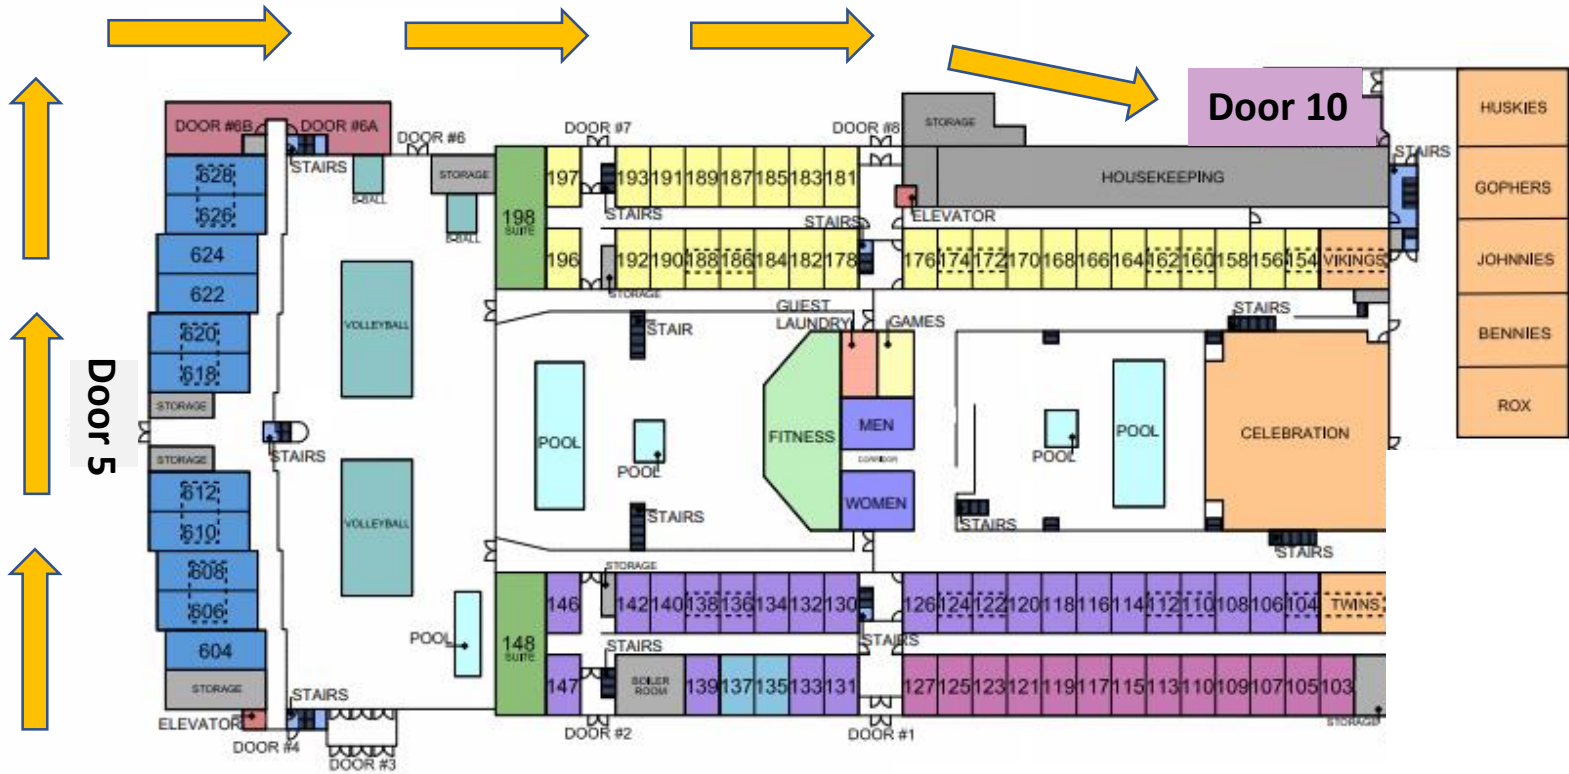

ST. CLOUD HOLIDAY INN & SUITES, HOTEL MAP
75 37TH AVE S - ST. CLOUD MN 56301

Highway 15

Reserved Event Parking Located on the West side of the building, along Highway 15.

Please enter building through Door 10.

Overflow parking available by Door 5.

Parking Lot Entrance

West 37th Street