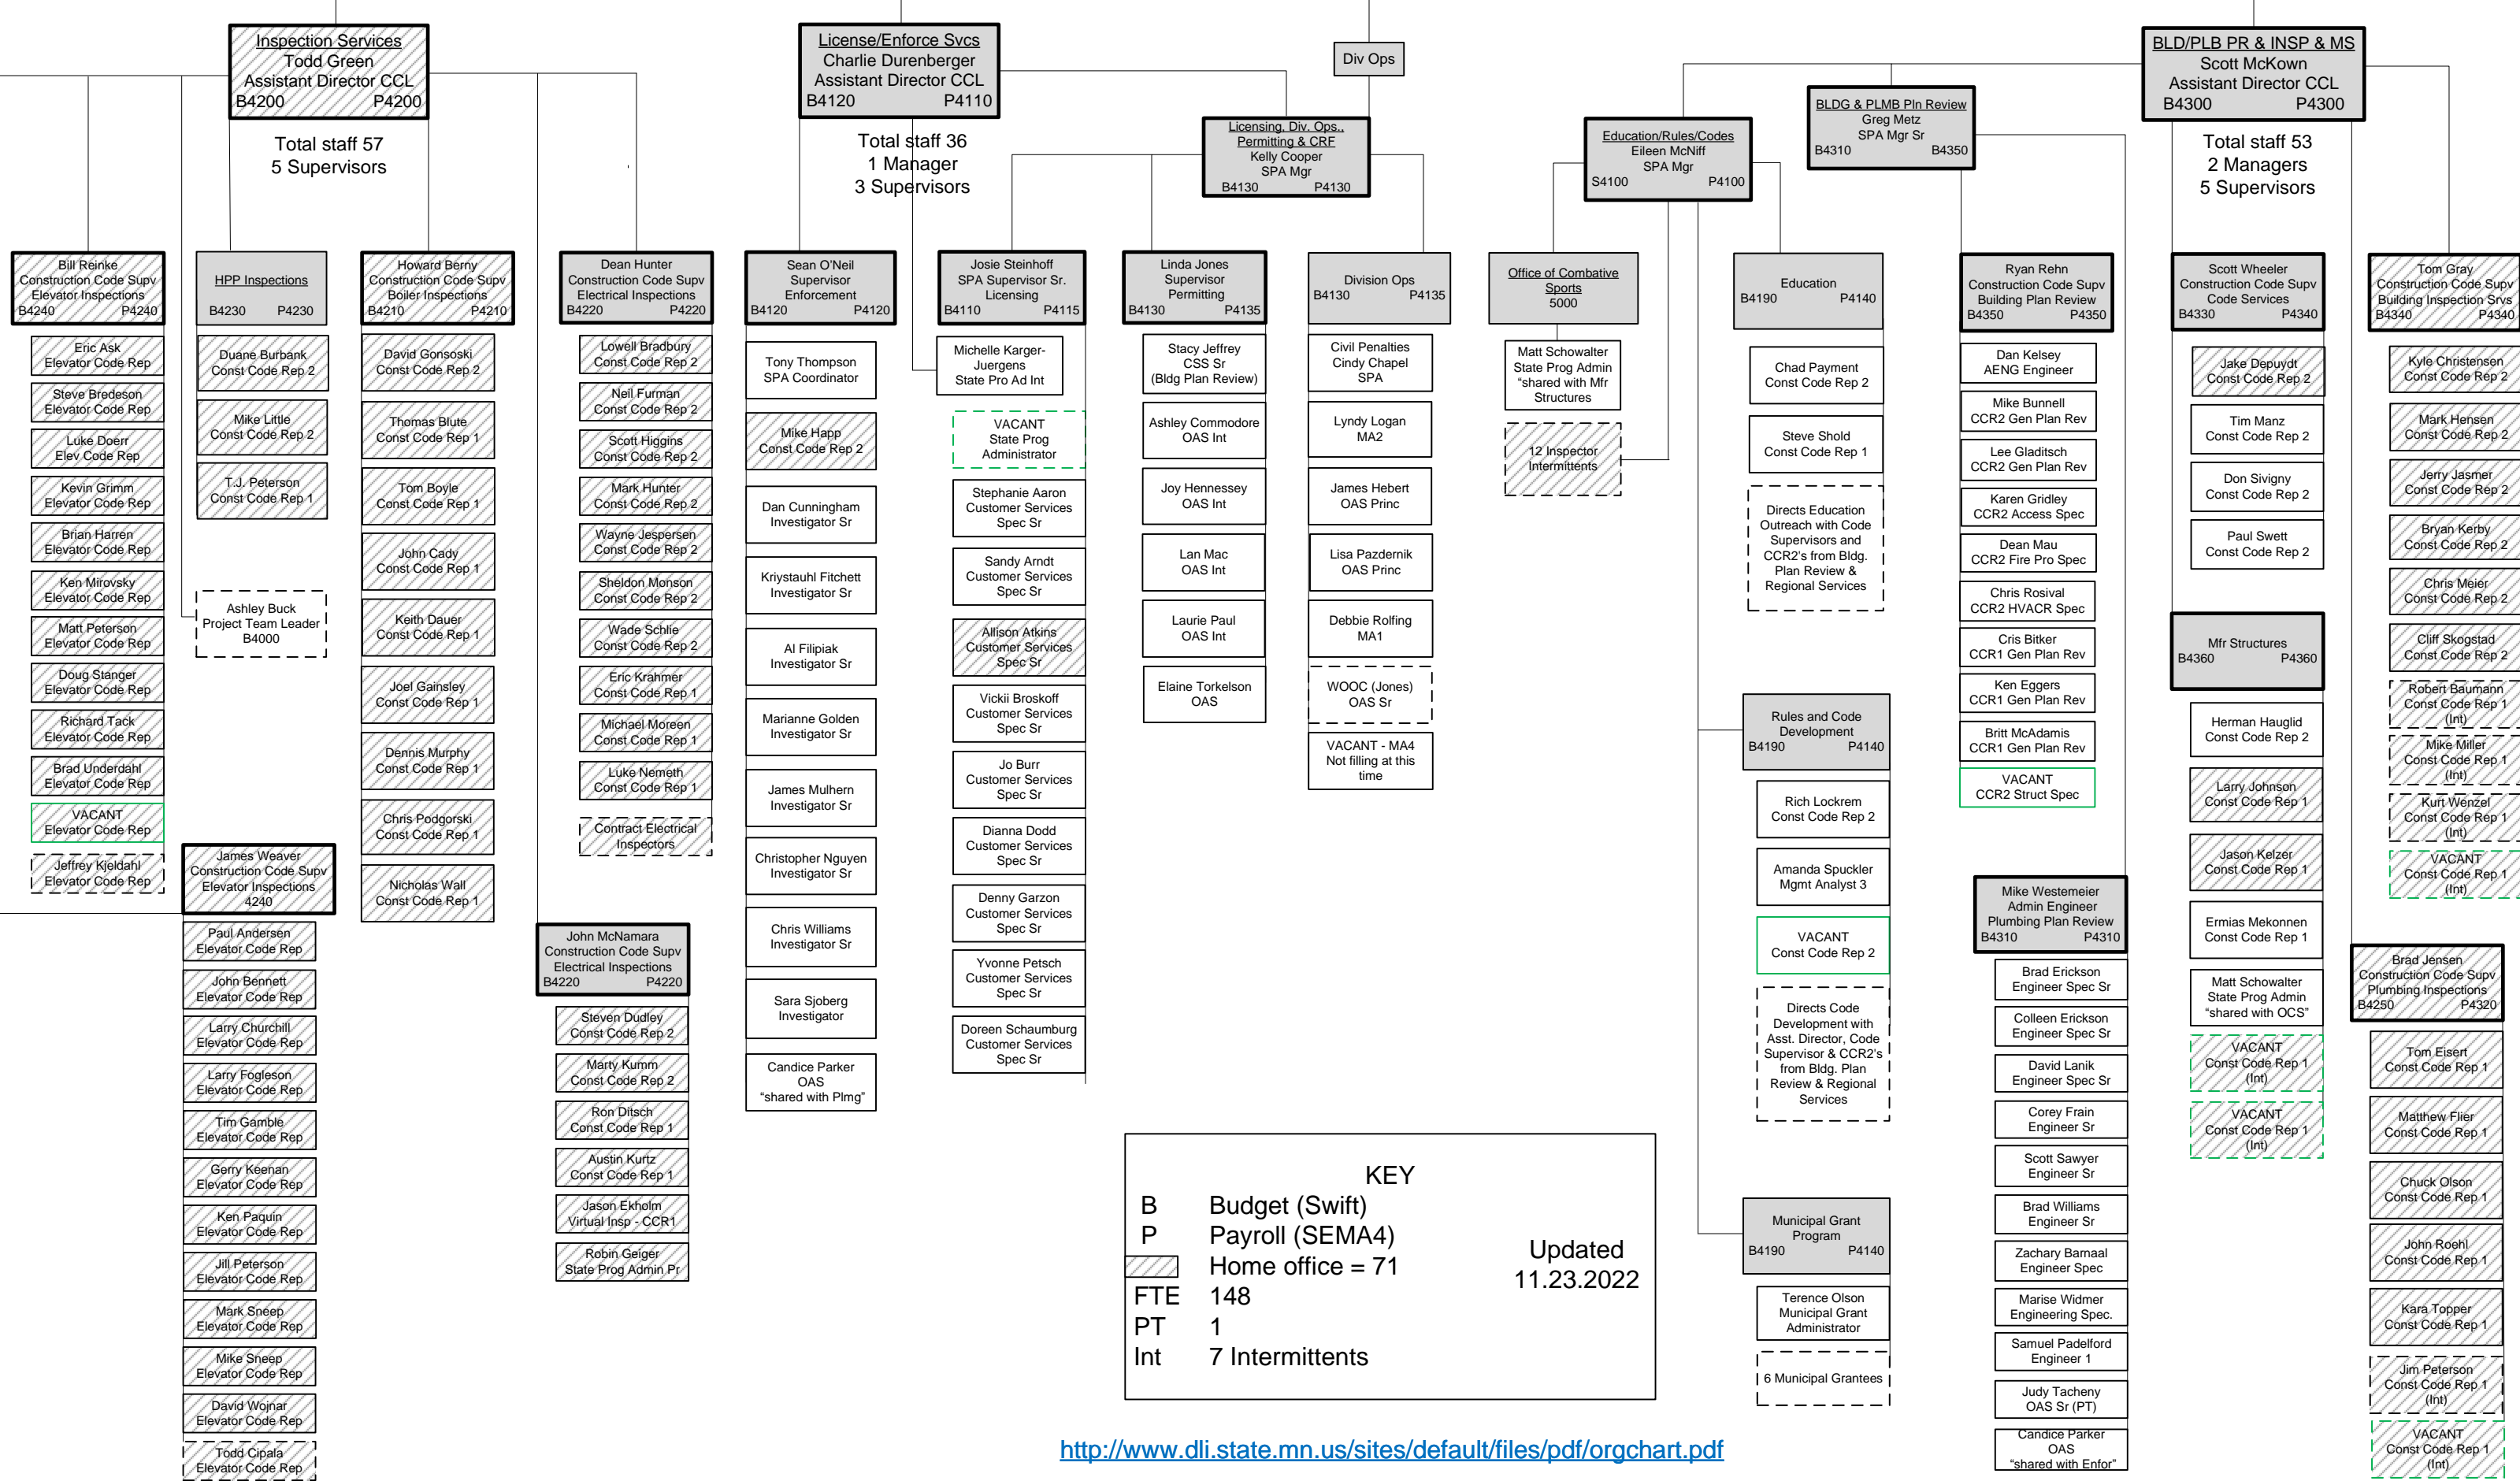

Construction Codes and Licensing Organizational Chart

Construction Codes & Licensing
Scott McLellan
Director
B4000 P4000

KEY

B Budget (Swift)
P Payroll (SEMA4)
Home office = 71
FTE 148
PT 1
Int 7 Intermittents

Updated
11.23.2022